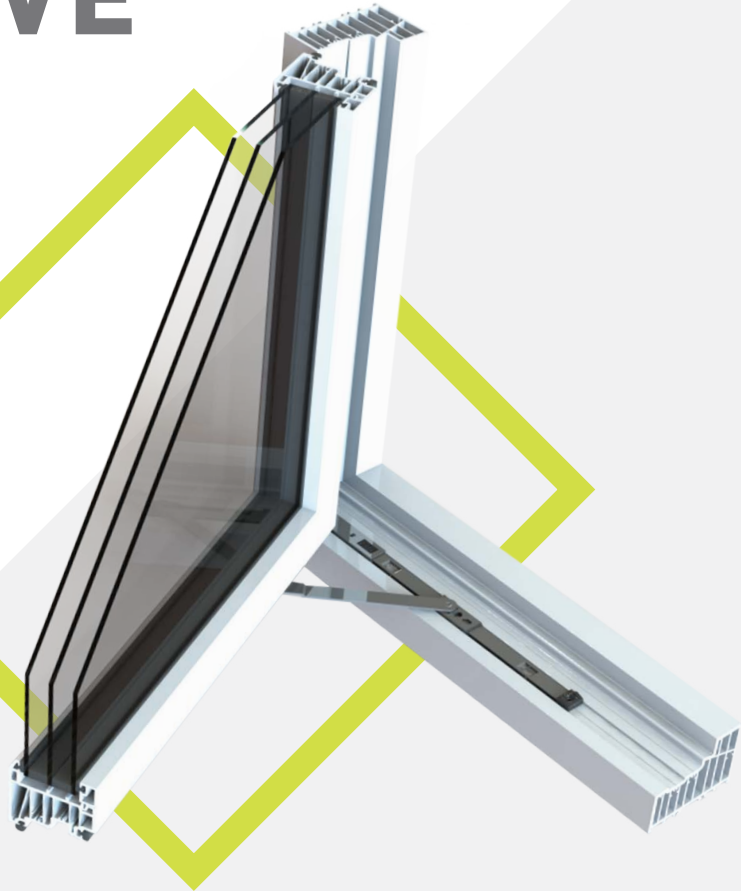

INNOVATIVE *DESIGN.*

**28MM
DOUBLE
GLAZING**

**44MM
TRIPLE
GLAZING**

EQUAL SIGHTLINES

R² is built to unquestionable market leading design standards, this effective and high performance solution offers clean lines and advanced functionality. An elegantly flush sash exterior and a unique square interior gives Residence²

its bold and modern appearance. All glass sightlines are perfectly equal providing symmetry, complementing the internal stylish square detail.

LOCK & HINGE RETENTION

R² boasts superior screw retention reinforcements, locks

and hinges are secured firmly into position. It is also specifically designed to accommodate the additional weight of triple glazed units, allowing heavy duty hinges to fit and operate perfectly.