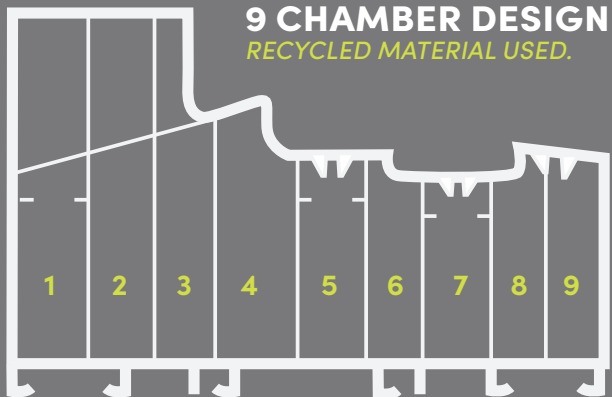

FUTURISTIC

BUILT TO LAST.