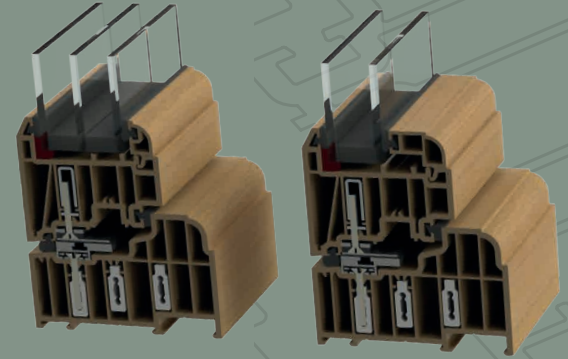

9 REASONS TO CHOOSE

Residence 9

— *Colour & Style*

Residence 9 is available as standard in 21 carefully curated colours, with the option of more colours by special request or to be sprayed in any RAL colour to match your favourite paint.

— *Chamber Design*

Residence 9 is engineered to meet current and anticipated future standards. Other window frames are typically 3 or 5 chambers and are usually 70mm wide, Residence 9 is made to CEN A wall thickness and has 9 chambers and is 100mm wide, resulting in superior thermal, acoustic, strength and security performances.

— *Safe & Secure*

Residence 9 is made to CEN A wall thickness. This is the highest classification in Europe. Together with intelligent design details and screw retention reinforcements, locks and hinges are secured firmly into position. Residence 9 is also specifically designed to accommodate the additional weight of triple glazed units, allowing heavy duty hinges to fit and operate perfectly. A night vent option is also available.

— *Modern Manufacturing*

Residence 9 windows and doors have been designed to embrace multiple manufacturing techniques. Fully tested for use with and without glass bonding. Traditional mechanical joints should always be glass bonded, whilst the Timberweld™ and other welded methods allow the glass to be fitted on site.

— *Fully Foiled 'Easy Clean' Rebates*

Residence 9 which is fully foiled to match the chosen internal colour of your window. This means you get that authentic timber look even when the window is open. It's intelligently designed with an 'easy clean' rebate for your convenience. This unique design makes it easy to wipe clean by avoiding sharp corners, which attract dirt. A classic design, for modern living.

— *Internal Beads*

Residence 9 has internal beads for security. Glazed with beads on the inside to prohibit would-be intruders from gaining entry by removing the beads/glass.