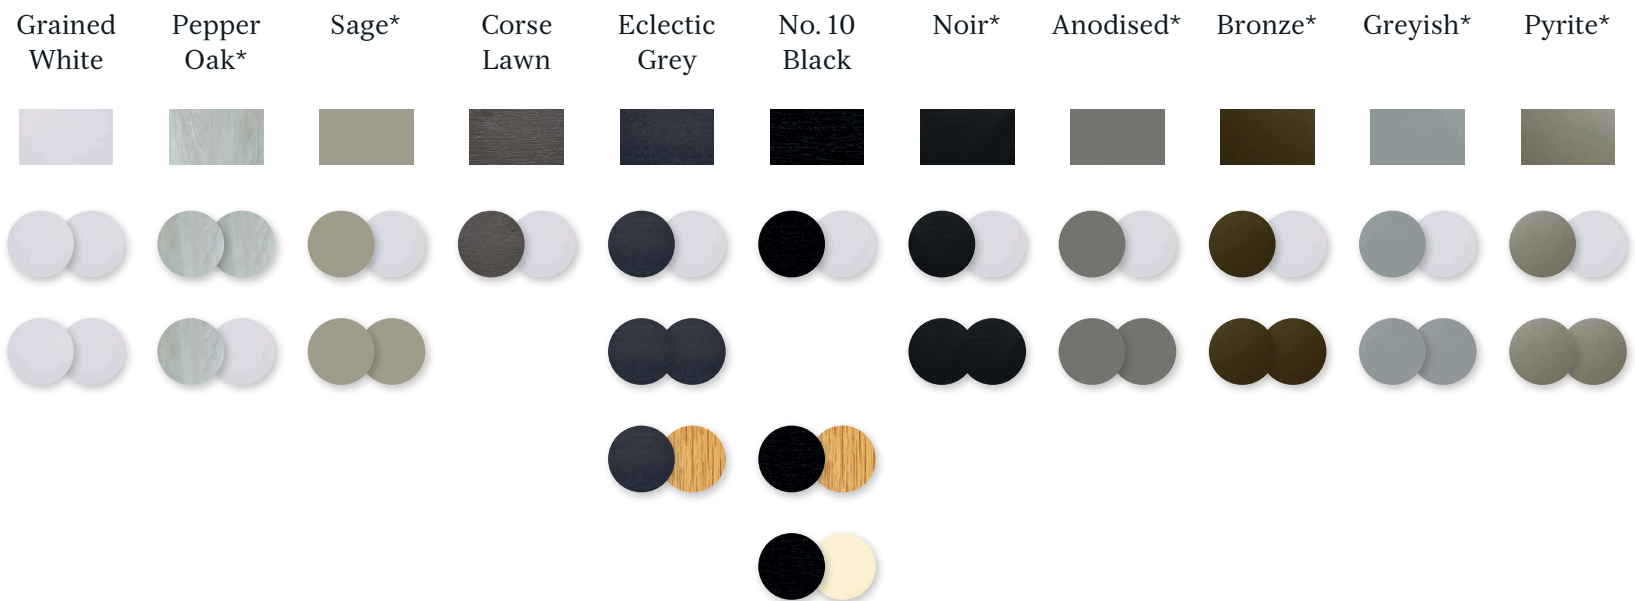

Irish Oak

Silvered Oak

English Oak

Coastal
Colour Collection

Grained White

*Pepper Oak**

*Sage**

*Clay**

Dramatic
Colour Collection

No. 10 Black

*Noir**

Corse Laine

Eclectic Grey

Industrial
Colour Collection

*Anodised**

*Bronze**

External Colours

	Cotswold Biscuit	Cotswold Green	Clotted Cream	Painswick	English Oak	Ginger Oak*	Honey Oak*	Irish Oak	Silvered Oak	Clay*
										

Grained White										
---------------	---	---	---	---	---	---	---	---	---	---

Matched										
---------	---	---	---	---	---	---	---	---	---	---

Other										
-------	--	--	--	---	--	--	--	--	--	--

Internal Colours

All colours shown above are for guidance only, please request a colour sample to see the exact colour and finish available.
*Special order only - additional lead times and surcharges may apply. Minimum order quantities may apply