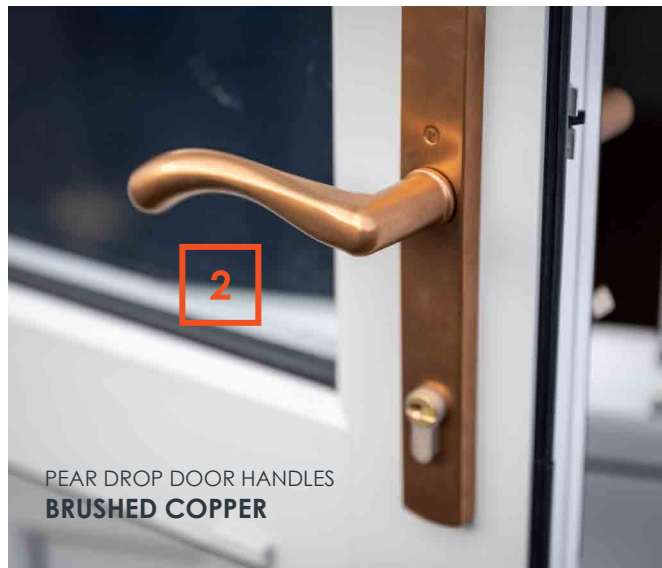

1. Black Monkey Tail Window Handles
2. Brushed Copper Pear Drop Door Handle
3. Brushed Copper Pear Drop Window Handles
4. 10" Monkey Tail/Pear Drop Stays
5. Working and Dummy Pegs Available

RESOUNDING

QUALITY