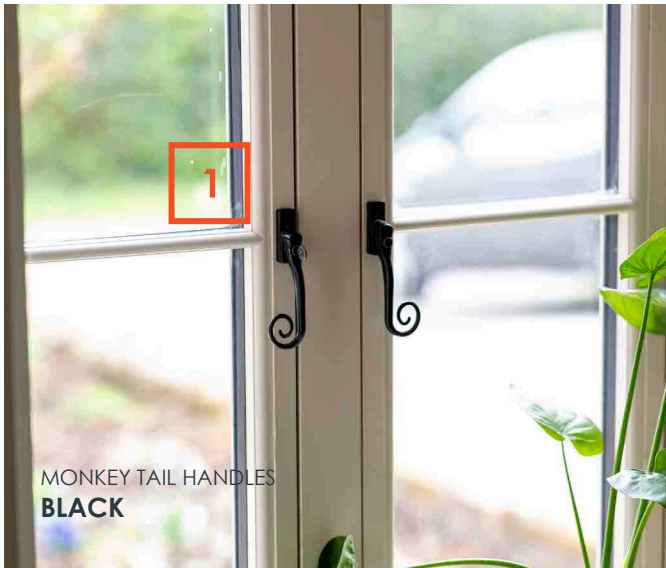

1. Black Monkey Tail Window Handles
2. Brushed Copper Pear Drop Door Handle
3. Brushed Copper Pear Drop Window Handles
4. 10" Monkey Tail/Pear Drop Stays
5. Working and Dummy Pegs Available

RESOUNDING

QUALITY