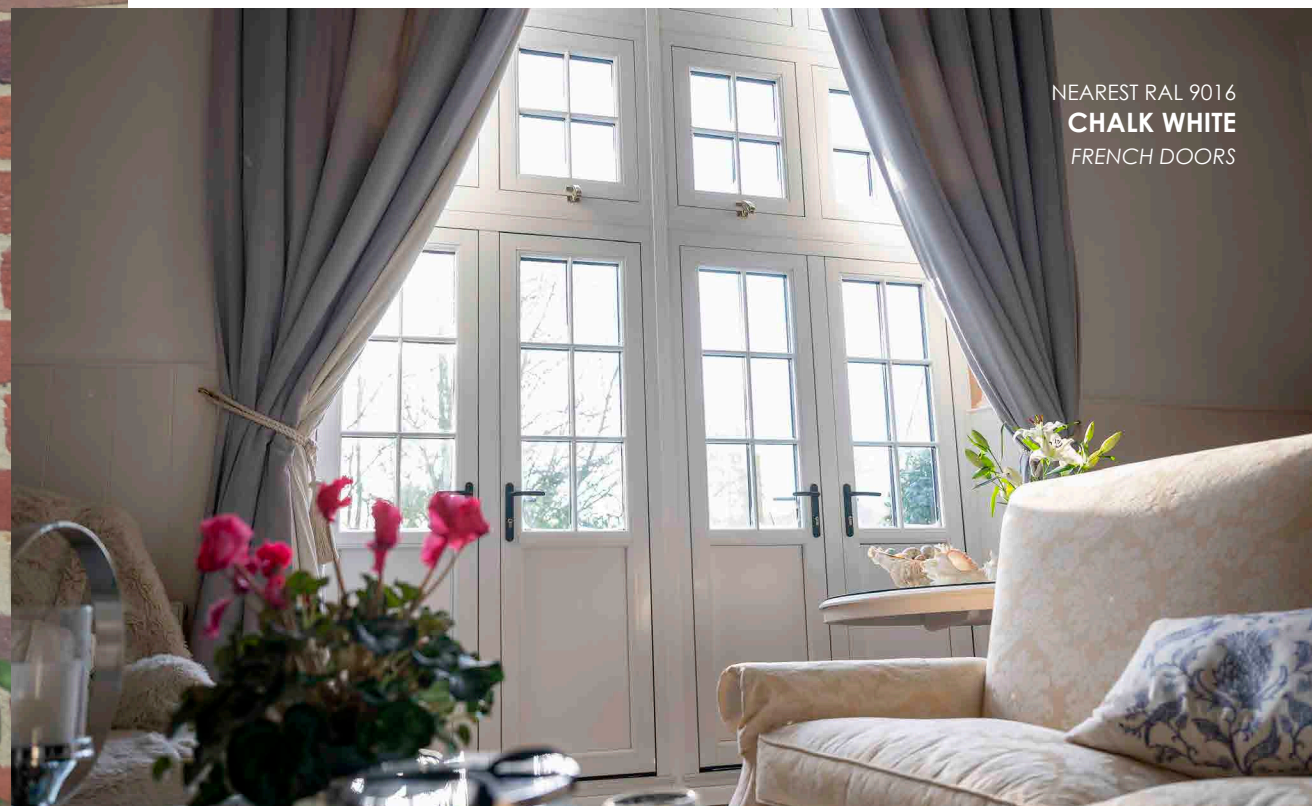

NEAREST RAL 9016
CHALK WHITE
FRENCH DOORS

FRENCH

DOORS