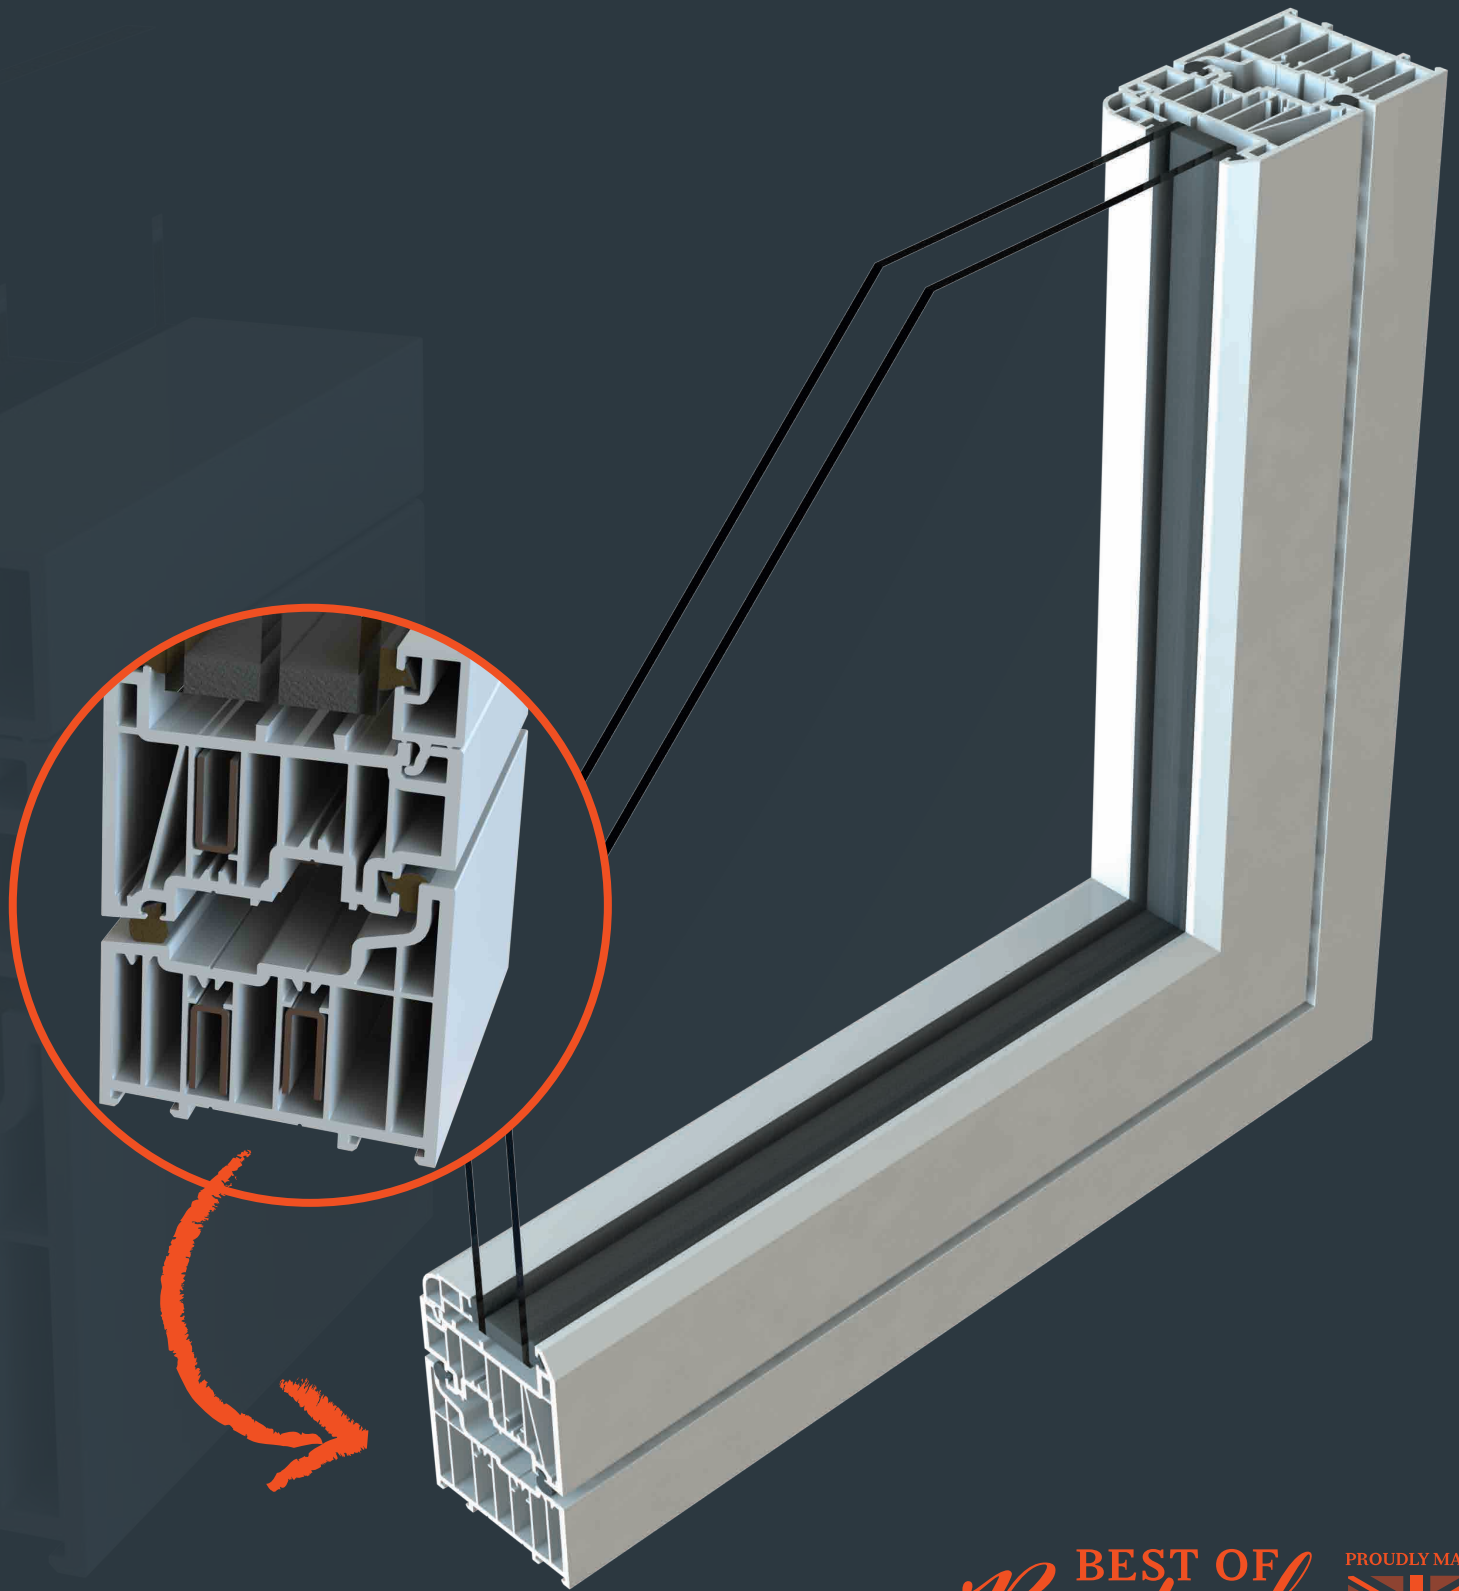

BEST OF
British