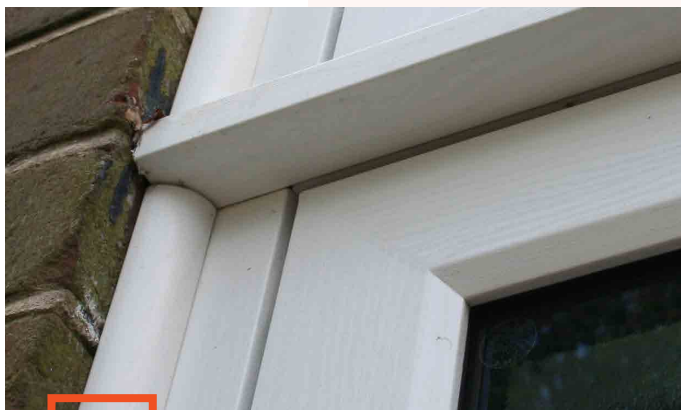

3

4

A mitre weld will fuse the joints together diagonally for a contemporary appearance, or choose the Graf weld for a seamless diagonal weld. The Timberweld® process welds the profiles with a mechanical look to both sides, or MechWeld/ External Timber Look (ETL) gives a diagonal weld to the internal, with a mechanical look to the external. Of course, there's also the traditional mechanical joint which is not welded, but made in a traditional mechanical jointed method, often used in timber joinery.