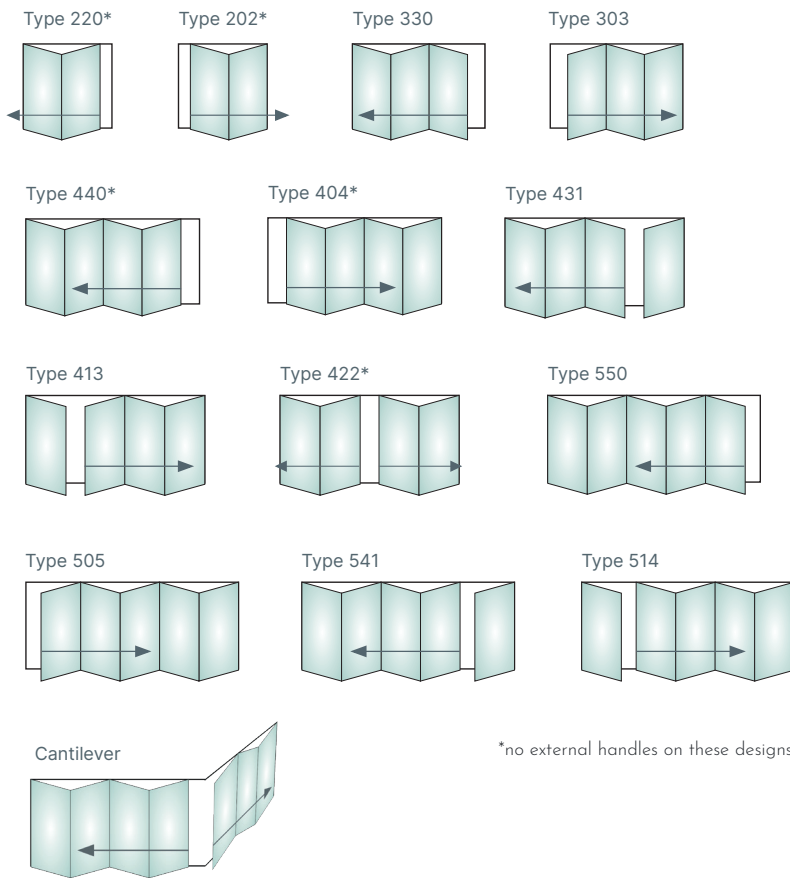

The hardware that you choose for your new SmoothFold bifolding doors is important, that is why you need products that are attractive and durable in equal amounts, rest assured all our hardware options provide these in abundance - the only decision is what is the best option for your home.

SmoothFold
Suited Door Handle

SmoothFold
Sweet Door Handle

SmoothFold

THE ALUMINIUM COLLECTION

Versatile Design Options

Aluminium sliding bifold doors can be designed to fit a range of spaces, offering up to eight panels that fold neatly to one side. This flexibility allows you to maximise space, whether you're looking for a small opening or a grand statement feature.