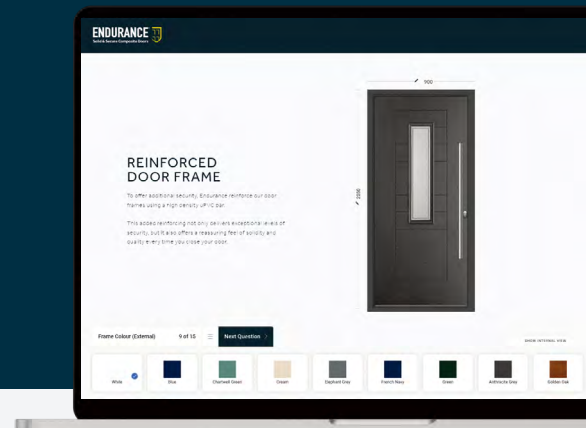

Design your own dream composite doors using our exciting Virtual Home Door Designer. You can even view your completed design on your own home.

endurancedoors.co.uk

Get the look

CLASSIC & CAPTIVATING

Come home to an entrance that's brimming with period charm, when you choose a door design from our timeless Classic Collection.