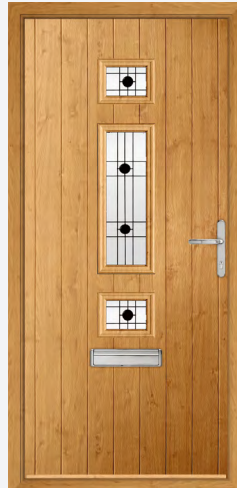

Esk
Irish Oak / Harmony