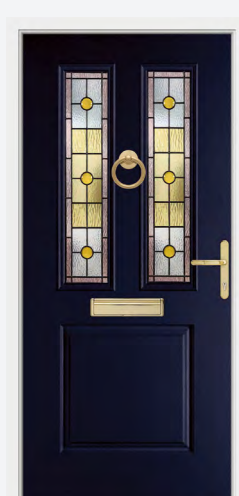

Monta Rosa
French Navy / Twilight