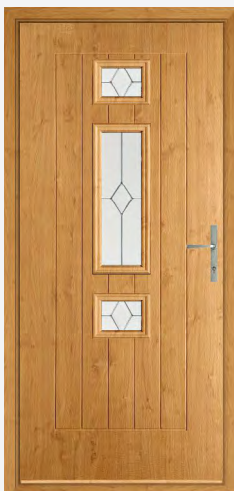

Kit
Irish Oak / Fabian