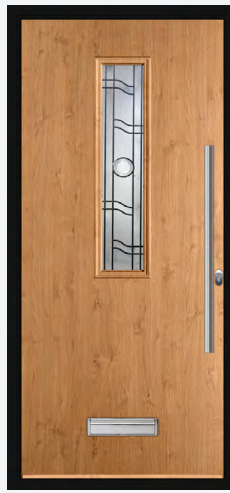

Kuppe
Irish Oak / Opal